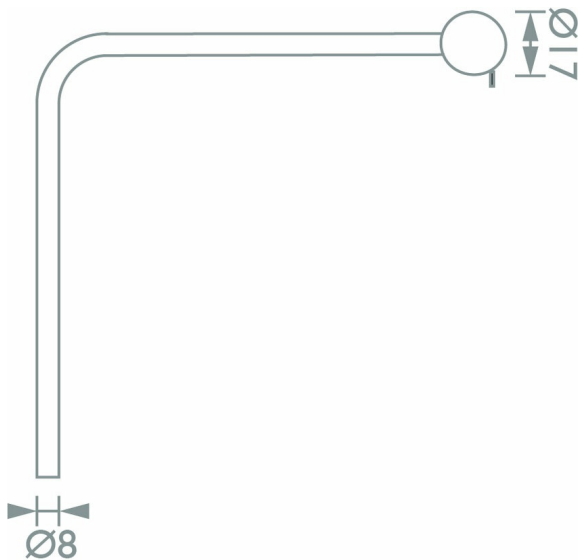

LUMINAIRE DATA

Beam Angle	N/A
LED Source Lumens	N/A
Luminaire Lumens	184-1792 lm
Intensity Rating	N/A
Power Consumption	2.3W
Luminaire Efficacy	80 lm/W
Colour Temperature	2700K
CIE CRI available as	>90 Ra
IES TM-30 Colour Fidelity (R_f)	N/A
IES TM-30 Colour Gamut (R_g)	>95
Binning	N/A
Lifetime L70/B10 (hours)	>50000
IP Rating	IP20
IK Rating	N/A

DIMMABLE

Non - dimmable

Dimensions in mm. Not to scale

Technical data figures are for guidance only and are subject to $\pm 5\%$ tolerance

SPTM2XXXX

SLIM CONTEMPORARY LED PICTURE LIGHT

ELECTRICAL INFORMATION	NORMAL	MAX
Forward Voltage (Vf) @ 85°C	3.3V DC	32V DC
Current Rating	700mA	700mA
Wattage	2.3W	22.4W
Source Type	LED	
Product Class	Class III (SELV low voltage)	