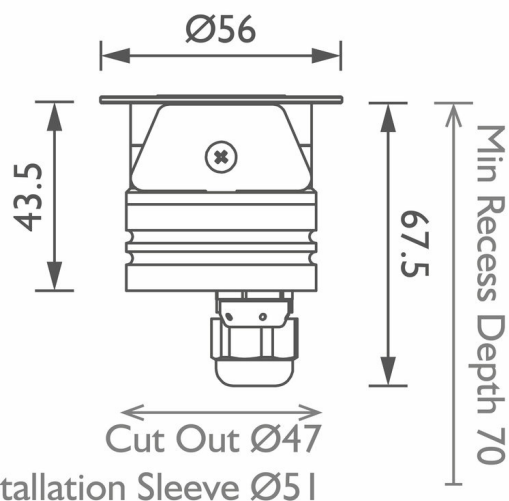

RIENA EXTERNAL

VERSATILE ANGLED LOW GLARE UP

The Riena LED outdoor steplight is a versatile angled step light which produces an angled beam of warm white LED light which is discreet and low glare.

The fitting can be tailored to meet your exact requirements with the addition of glare cowls to change the beam width. Suitable for marine lighting.

LUMINAIRE DATA	WIDE
Beam Angle	Asymmetric
LED Source Lumens	72 lm / 137 lm
Luminaire Lumens	61 lm / 126 lm
Intensity Rating	29 cd
Power Consumption	1W
Luminaire Efficacy	61 lm/W
Colour Temperature	2700K
CIE CRI available as	>90 Ra
IES TM-30 Colour Fidelity (R_f)	92
IES TM-30 Colour Gamut (R_g)	>95
Binning	2 SDCM
Lifetime L70/B10 (hours)	>50000
IP Rating	IP66
IK Rating	IK05

Dimensions in mm. Not to scale

PRODUCT VARIATIONS

Bronze	Asymmetric	2700K	1-10V dimmable
Stainless Steel			DALI dimmable
			Mains dimmable (phase cut dimming)
			Switched

Technical data figures are for guidance only and are subject to ±5% tolerance

PHYSICAL DATA

Cable Size	6.4mm OD - 2 off 24/0.2 (0.75mm ²)
Cable Type	2 Core Silicone (180 °C)
Cable Length	5000mm
Connector Type	N/A
Weight	2650g
Ambient Temperature (Ta) (in void)	-20 ... +40 °C

Technical data figures are for guidance only and are subject to ±5% tolerance