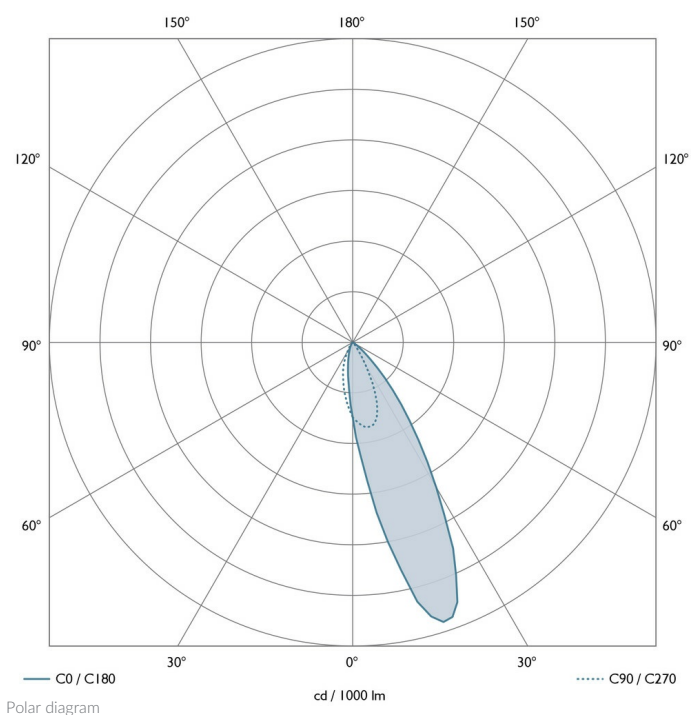

RIENA EXTERNAL

VERSATILE ANGLED LOW GLARE UP

The Riena LED outdoor steplight is a versatile angled step light which produces an angled beam of warm white LED light which is discreet and low glare.

The fitting can be tailored to meet your exact requirements with the addition of glare cowls to change the beam width. Suitable for marine lighting.

LUMINAIRE DATA	WIDE
Beam Angle	Asymmetric
LED Source Lumens	72 lm / 137 lm
Luminaire Lumens	61 lm / 126 lm
Intensity Rating	29 cd
Power Consumption	1W
Luminaire Efficacy	61 lm/W
Colour Temperature	2700K
CIE CRI available as	>90 Ra
IES TM-30 Colour Fidelity (R_f)	92
IES TM-30 Colour Gamut (R_g)	>95
Binning	2 SDCM
Lifetime L70/B10 (hours)	>50000
IP Rating	IP66
IK Rating	IK05

Dimensions in mm. Not to scale

PRODUCT VARIATIONS

Bronze	Asymmetric	2700K	1-10V dimmable
Stainless Steel			DALI dimmable
			Mains dimmable (phase cut dimming)
			Switched

Technical data figures are for guidance only and are subject to ±5% tolerance

PHYSICAL DATA

Cable Size	6.4mm OD - 2 off 24/0.2 (0.75mm ²)
Cable Type	2 Core Silicone (180 °C)
Cable Length	5000mm
Connector Type	N/A
Weight	2650g
Ambient Temperature (Ta) (in void)	-20 ... +40 °C

Technical data figures are for guidance only and are subject to ±5% tolerance