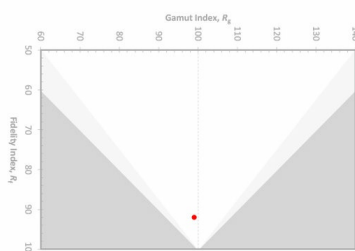

RIENA EXTERNAL

VERSATILE ANGLED LOW GLARE UP

ELECTRICAL INFORMATION	NORMAL	MAX
Forward Voltage (Vf) @ 85°C	2.8V DC	3.15V DC
Current Rating	350mA	700mA
Wattage	1W	2.2W
Source Type	LED	
Product Class	Class III (SELV low voltage)	

PHYSICAL DATA

Cable Size	6.4mm OD - 2 off 24/0.2 (0.75mm²)
Cable Type	2 Core Silicone (180 °C)
Cable Length	5000mm
Connector Type	N/A
Weight	2650g
Ambient Temperature (Ta) (in void)	-20 ... +40 °C

Technical data figures are for guidance only and are subject to ±5% tolerance

PROJECT REF _____

PRODUCT ACCESSORIES

Installation Can (Concrete)	ACISCCAN2
Glare Cowl Wide Primed	ACLRCG28W

COMPLIANCE

IEC/EN 60598-1:2015
IEC/EN 60598-2-2:2012
IEC/EN 60598-2-13:2006

COLOUR VECTOR GRAPHIC