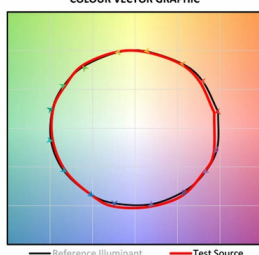

LUMINAIRE DATA	WIDE
Beam Angle	Asymmetric
LED Source Lumens	72 lm / 137 lm
Luminaire Lumens	61 lm / 126 lm
Intensity Rating	29 cd
Power Consumption	1W
Luminaire Efficacy	61 lm/W
Colour Temperature	2700K
CIE CRI available as	>90 Ra
IES TM-30 Colour Fidelity (R_f)	92
IES TM-30 Colour Gamut (R_g)	>95
Binning	2 SDCM
Lifetime L70/B10 (hours)	>50000
IP Rating	IP66
IK Rating	IK05

PROJECT REF _____

PRODUCT ACCESSORIES

Installation Can (Concrete)	ACISCCAN2
Glare Cowl Wide Primed	ACLRCG28W

COMPLIANCE

IEC/EN 60598-1:2015
IEC/EN 60598-2-2:2012
IEC/EN 60598-2-13:2006

COLOUR VECTOR GRAPHIC