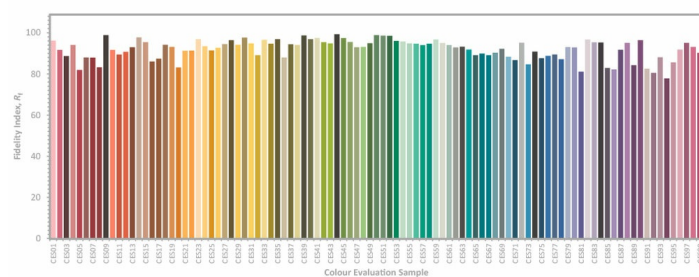

LUMINAIRE DATA	WIDE
Beam Angle	Asymmetric
LED Source Lumens	72 lm / 137 lm
Luminaire Lumens	61 lm / 126 lm
Intensity Rating	29 cd
Power Consumption	1W
Luminaire Efficacy	61 lm/W
Colour Temperature	2700K
CIE CRI available as	>90 Ra
IES TM-30 Colour Fidelity (R_f)	92
IES TM-30 Colour Gamut (R_g)	>95
Binning	2 SDCM
Lifetime L70/B10 (hours)	>50000
IP Rating	IP66
IK Rating	IK05

Colour Rendering Index