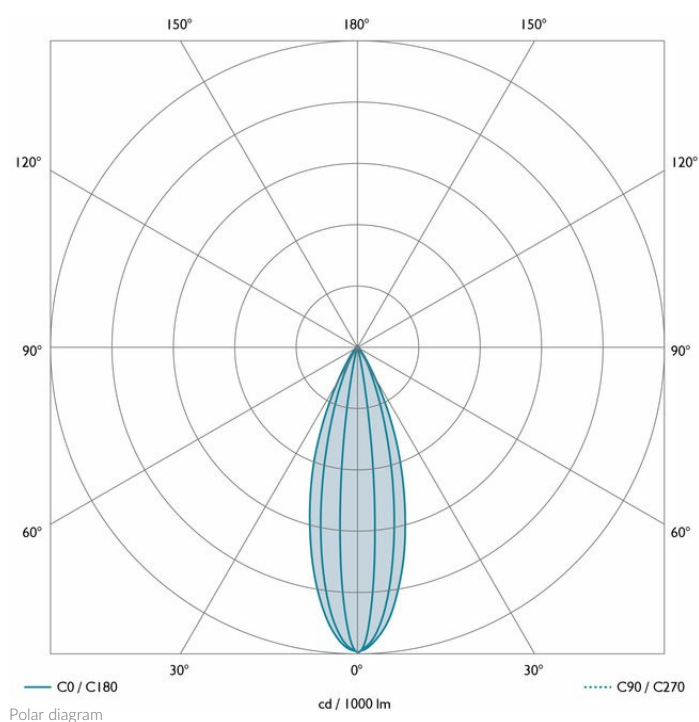

PROJECT REF _____

PRODUCT VARIATIONS

Black Anodised	Asymmetric	2700K	DALI dimmable
Brass	Elliptical		1-10V dimmable
Bronze Anodised	Medium		Mains dimmable (phase cut dimming)
Stainless Steel	Narrow		Switched
White RAL 9910	Wide		

Technical data figures are for guidance only and are subject to ±5% tolerance

www.johncullenlighting.com

UK +44 (0) 20 7371 9000 | Middle East & APAC +971 (0) 4 321 114 | Europe +33 (0)9 61 68 22 81