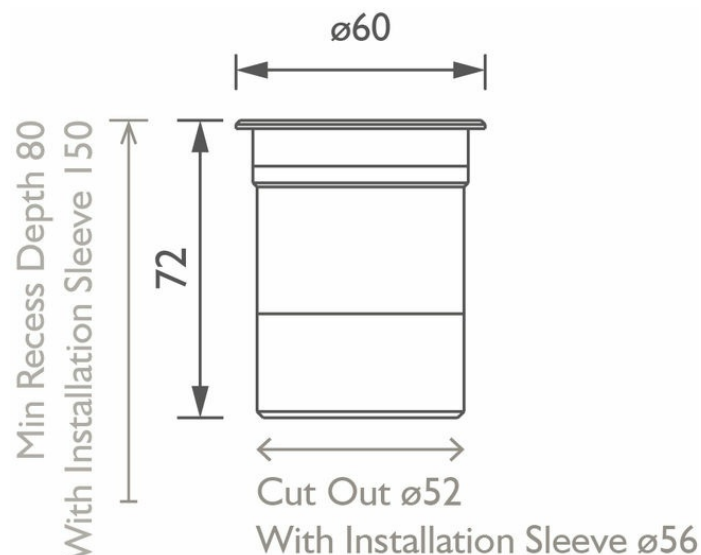

It is IP67 rated so ideal for use both inside and out. Available in narrow, medium and wide distributions, with additional elliptical and asymmetric variants for wall grazing and wall washing. Available both as a trim or trimless version. Trimless fittings come with a burial tube as standard.

LUMINAIRE DATA	NARROW	MEDIUM	WIDE
Beam Angle	13°	27°	36°
LED Source Lumens	555.2 lm	555.2 lm	555.2 lm
Luminaire Lumens	345 lm	230 lm	127 lm
Intensity Rating	5561	858	315
Power Consumption	6W	6W	6W
Luminaire Efficacy	57.5 lm/W	38.3 lm/W	21.2 lm/W
Colour Temperature	2700K		
CIE CRI available as	>90 Ra		
IES TM-30 Colour Fidelity (R _f)	>90		
IES TM-30 Colour Gamut (R _g)	>95		
Binning	2 SDCM		
Lifetime L70/B10 (hours)	>50000		
IP Rating	IP67		
IK Rating			

PHYSICAL DATA

Cable Size	2 off 7/0.2 (0.22mm ²)
Cable Type	2 Core Silicone (180 °C)
Cable Length	2000 mm
Connector Type	N/A
Weight	
Ambient Temperature (Ta) (in void)	-20 ... +40 °C

Technical data figures are for guidance only and are subject to ±5% tolerance