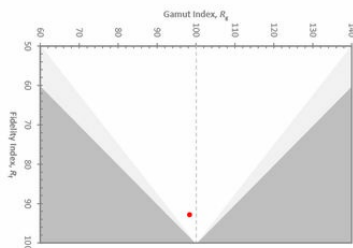

PROJECT REF _____

LUMINAIRE DATA

	NARROW	MEDIUM	WIDE
Beam Angle (°)	7°	25°	32°
LED Source Lumens (lm)	108.4 lm	108.4 lm	108.4 lm
Luminaire Lumens (lm)	106 lm	46 lm	25 lm
Intensity Rating (cd)	3457	179	65
Power Consumption (W)	1.5W	1.5W	1.5W
Luminaire Efficacy (lm/W)	70.7 lm/W	30.7 lm/W	16.7 lm/W
Colour Temperature (K)	2700K		
CIE CRI available as	>90 Ra		
IES TM-30 Colour Fidelity (R _f)	>90		
IES TM-30 Colour Gamut (R _g)	>95		
Binning	2 SDCM		
Lifetime L70/B10 (hours)	>50000		
IP Rating	IP67		
IK Rating			

PHYSICAL DATA

Cable Size	2 off 7/0.2 (0.22mm ²)
Cable Type	2 Core Silicone (180 °C)
Cable Length	2000 mm
Connector Type	N/A
Weight	
Ambient Temperature (Ta) (in void)	-20 ... +40 °C

Technical data figures are for guidance only and are subject to ±5% tolerance

COLOUR VECTOR GRAPHIC

Colour Rendering Index