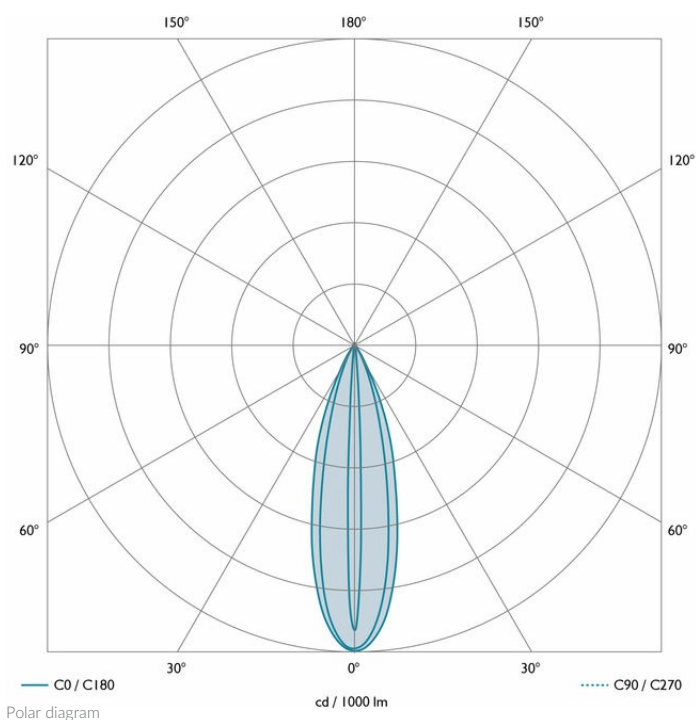

It is IP67 rated so ideal for use both inside and out. Available in narrow, medium and wide distributions, with additional elliptical and asymmetric variants for wall grazing and wall washing. Available both as a trim or trimless version. Trimless fittings come with a burial tube as standard.

PROJECT REF _____

LUMINAIRE DATA

	NARROW	MEDIUM	WIDE
Beam Angle (°)	7°	25°	32°
LED Source Lumens (lm)	108.4 lm	108.4 lm	108.4 lm
Luminaire Lumens (lm)	106 lm	46 lm	25 lm
Intensity Rating (cd)	3457	179	65
Power Consumption (W)	1.5W	1.5W	1.5W
Luminaire Efficacy (lm/W)	70.7 lm/W	30.7 lm/W	16.7 lm/W
Colour Temperature (K)	2700K		
CIE CRI available as	>90 Ra		
IES TM-30 Colour Fidelity (R _f)	>90		
IES TM-30 Colour Gamut (R _g)	>95		
Binning	2 SDCM		
Lifetime L70/B10 (hours)	>50000		
IP Rating	IP67		
IK Rating			

PHYSICAL DATA

Cable Size	2 off 7/0.2 (0.22mm ²)
Cable Type	2 Core Silicone (180 °C)
Cable Length	2000 mm
Connector Type	N/A
Weight	
Ambient Temperature (Ta) (in void)	-20 ... +40 °C

Technical data figures are for guidance only and are subject to ±5% tolerance