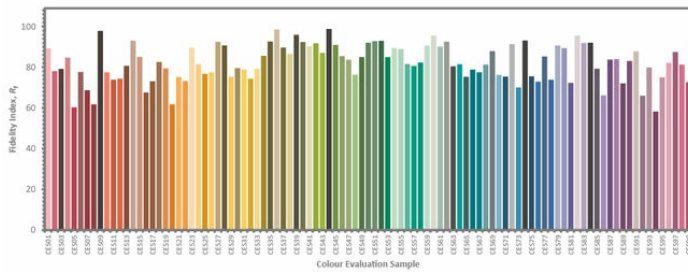

COLOUR VECTOR GRAPHIC

Colour Rendering Index