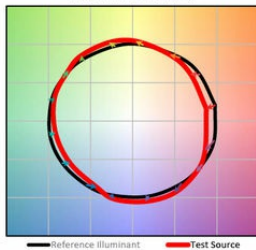

PROJECT REF _____

LUMINAIRE DATA

	NARROW	MEDIUM	WIDE
Beam Angle (°)	7°	25°	32°
LED Source Lumens (lm)	108.4 lm	108.4 lm	108.4 lm
Luminaire Lumens (lm)	106 lm	46 lm	25 lm
Intensity Rating (cd)	3457	179	65
Power Consumption (W)	1.5W	1.5W	1.5W
Luminaire Efficacy (lm/W)	70.7 lm/W	30.7 lm/W	16.7 lm/W
Colour Temperature (K)	2700K		
CIE CRI available as	>90 Ra		
IES TM-30 Colour Fidelity (R _f)	>90		
IES TM-30 Colour Gamut (R _g)	>95		
Binning	2 SDCM		
Lifetime L70/B10 (hours)	>50000		
IP Rating	IP67		
IK Rating			

COLOUR VECTOR GRAPHIC

Colour Rendering Index