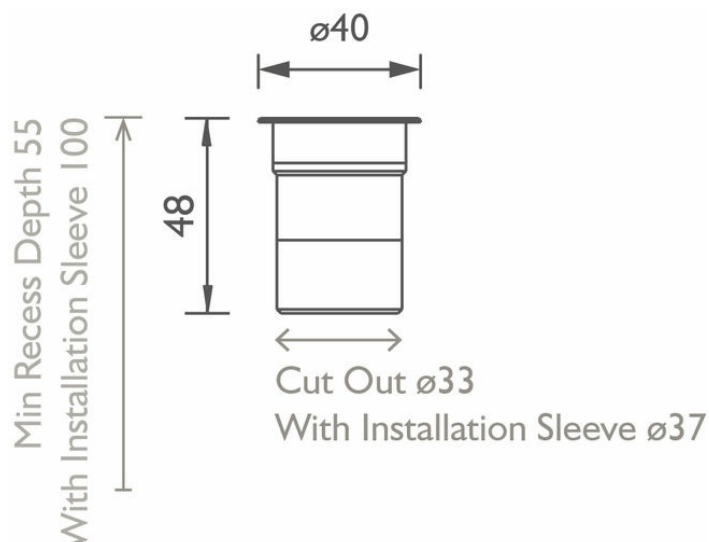

It is IP67 rated so ideal for use both inside and out. Available in narrow, medium and wide distributions, with additional elliptical and asymmetric variants for wall grazing and wall washing. Available both as a trim or trimless version. Trimless fittings come with a burial tube as standard.

PROJECT REF _____

LUMINAIRE DATA

	NARROW	MEDIUM	WIDE
Beam Angle (°)	7°	25°	32°
LED Source Lumens (lm)	108.4 lm	108.4 lm	108.4 lm
Luminaire Lumens (lm)	106 lm	46 lm	25 lm
Intensity Rating (cd)	3457	179	65
Power Consumption (W)	1.5W	1.5W	1.5W
Luminaire Efficacy (lm/W)	70.7 lm/W	30.7 lm/W	16.7 lm/W
Colour Temperature (K)	2700K		
CIE CRI available as	>90 Ra		
IES TM-30 Colour Fidelity (R _f)	>90		
IES TM-30 Colour Gamut (R _g)	>95		
Binning	2 SDCM		
Lifetime L70/B10 (hours)	>50000		
IP Rating	IP67		
IK Rating			

PHYSICAL DATA

Cable Size	2 off 7/0.2 (0.22mm ²)
Cable Type	2 Core Silicone (180 °C)
Cable Length	2000 mm
Connector Type	N/A
Weight	
Ambient Temperature (Ta) (in void)	-20 ... +40 °C

Technical data figures are for guidance only and are subject to ±5% tolerance