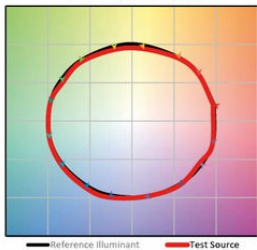

LUMINAIRE DATA	NARROW	MEDIUM	WIDE
Beam Angle (°)	9°	22°	32°
LED Source Lumens (lm)	1026 lm	1026 lm	1026 lm
Luminaire Lumens (lm)	858 lm		
Intensity Rating (cd)	9535		
Power Consumption (W)	11.5W	11.5W	11.5W
Luminaire Efficacy (lm/W)	74.6 lm/W		
Colour Temperature (K)	2700K		
CIE CRI available as	>98 Ra		
IES TM-30 Colour Fidelity (R _f)	>90		
IES TM-30 Colour Gamut (R _g)	>95		
Binning	2 SDCM		
Lifetime L70/B10 (hours)	>50000		
IP Rating	IP67		
IK Rating			

COLOUR VECTOR GRAPHIC

Colour Rendering Index