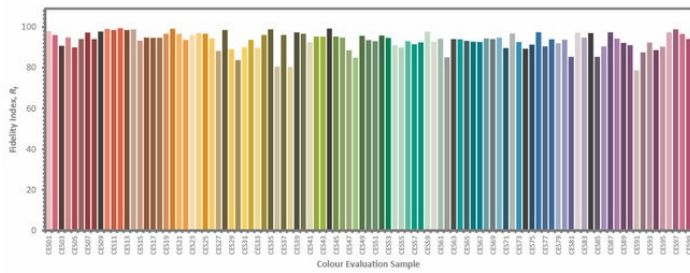

LUMINAIRE DATA	NARROW	MEDIUM	WIDE
Beam Angle (°)	9°	22°	32°
LED Source Lumens (lm)	1026 lm	1026 lm	1026 lm
Luminaire Lumens (lm)	858 lm		
Intensity Rating (cd)	9535		
Power Consumption (W)	11.5W	11.5W	11.5W
Luminaire Efficacy (lm/W)	74.6 lm/W		
Colour Temperature (K)	2700K		
CIE CRI available as	>98 Ra		
IES TM-30 Colour Fidelity (R _f)	>90		
IES TM-30 Colour Gamut (R _g)	>95		
Binning	2 SDCM		
Lifetime L70/B10 (hours)	>50000		
IP Rating	IP67		
IK Rating			

COLOUR VECTOR GRAPHIC

Colour Rendering Index