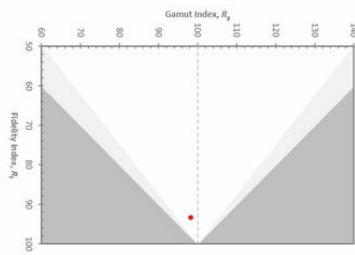

LUMINAIRE DATA	NARROW	MEDIUM	WIDE
Beam Angle (°)	9°	22°	32°
LED Source Lumens (lm)	1026 lm	1026 lm	1026 lm
Luminaire Lumens (lm)	858 lm		
Intensity Rating (cd)	9535		
Power Consumption (W)	11.5W	11.5W	11.5W
Luminaire Efficacy (lm/W)	74.6 lm/W		
Colour Temperature (K)	2700K		
CIE CRI available as	>98 Ra		
IES TM-30 Colour Fidelity (R _f)	>90		
IES TM-30 Colour Gamut (R _g)	>95		
Binning	2 SDCM		
Lifetime L70/B10 (hours)	>50000		
IP Rating	IP67		
IK Rating			

COLOUR VECTOR GRAPHIC

Colour Rendering Index