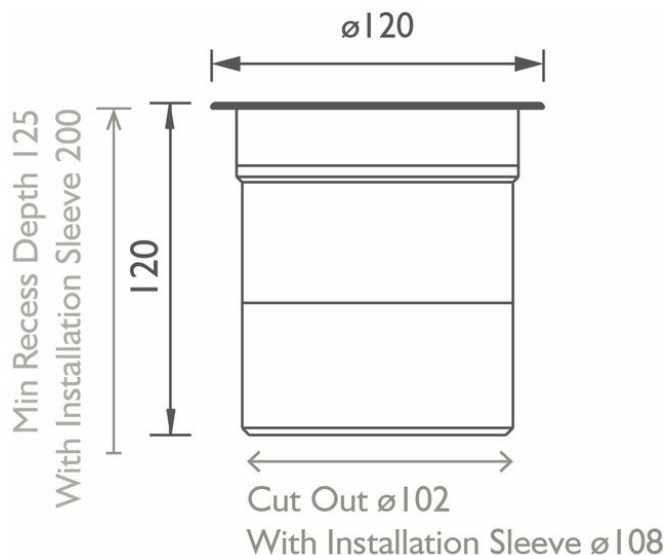

LUCCA 120

MAXI UPLIGHT FOR LARGE ARCHITECTURAL FEATURES

The Lucca 120 is an energy efficient LED maxi uplight. This large uplight is ideal for creating stunning uplighting effects to larger features such as trees or large columns across facades and gardens.

It is IP67 rated so ideal for use both inside and out. Available in narrow, medium and wide distributions, with additional elliptical and asymmetric variants for wall grazing and wall washing. Available both as a trim or trimless version. Trimless fittings come with a burial tube as standard.

LUMINAIRE DATA	NARROW	MEDIUM	WIDE
Beam Angle (°)	9°	22°	32°
LED Source Lumens (lm)	1026 lm	1026 lm	1026 lm
Luminaire Lumens (lm)	858 lm		
Intensity Rating (cd)	9535		
Power Consumption (W)	11.5W	11.5W	11.5W
Luminaire Efficacy (lm/W)	74.6 lm/W		
Colour Temperature (K)	2700K		
CIE CRI available as	>98 Ra		
IES TM-30 Colour Fidelity (R_f)	>90		
IES TM-30 Colour Gamut (R_g)	>95		
Binning	2 SDCM		
Lifetime L70/B10 (hours)	>50000		
IP Rating	IP67		
IK Rating			

PROJECT REF _____

Dimensions in mm. Not to scale

Polar diagram

PRODUCT VARIATIONS

Black Anodised	Asymmetric	2700K	DALI dimmable
Brass	Elliptical		1-10V dimmable
Bronze Anodised	Medium		Mains dimmable (phase cut dimming)
Stainless Steel	Narrow		Switched
White RAL 9910	Wide		

Technical data figures are for guidance only and are subject to ±5% tolerance