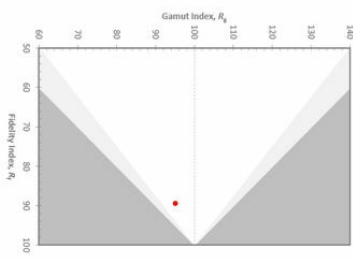

KEW 40 SPIKE

SPIKE-MOUNTED ADJUSTABLE SPOTLIGHT

ELECTRICAL INFORMATION	NORMAL	MAX
Forward Voltage (Vf) @ 85°C	12V	12V
Current Rating	700mA	700mA
Wattage	8W	8W
Source Type	LED	
Product Class	Class III (SELV low voltage)	

PHYSICAL DATA

Cable Size	6.4mm OD - 2 off 24/0.2 (0.75mm²)
Cable Type	2 Core Silicone (180 °C)
Cable Length	1800mm
Connector Type	
Weight	275g / 285g
Ambient Temperature (Ta) (in void)	-20 ... +40 °C

Technical data figures are for guidance only and are subject to ±5% tolerance

PROJECT REF

PRODUCT ACCESSORIES

Kew 40 Cap Snoot Olive Green	ACK4CS251
Kew 40 Full Snoot Olive Green	ACK4FS251
Kew 40 Half Snoot Olive Green	ACK4HS251
Kew 40 Short Snoot Olive Green	ACK4SS251

COMPLIANCE

COLOUR VECTOR GRAPHIC