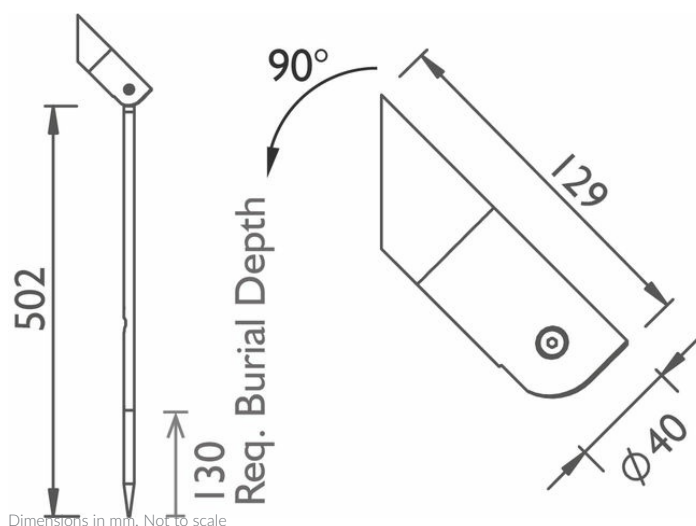

KEW 40 SPIKE

SPIKE-MOUNTED ADJUSTABLE SPOTLIGHT

The Kew 40 is a medium sized spike mounted exterior spotlight. It is a garden light fitting ideal for highlighting landscape features such as trees, pergolas or statues or foliage with a beam of directed light. Mounted on a spike, it can be repositioned in the earth as the planting grows and changes between seasons. The light is shielded within the fitting to precisely direct the light minimising glare. It comes as standard with a half snoot but other snoots are available as accessories.

The colour and size of the fitting ensures it disappears into planting. The Kew is IP66 Rated - see FAQs for more details on IP Values.

PROJECT REF _____

LUMINAIRE DATA	NARROW	MEDIUM	WIDE
Beam Angle (°)	17.5°	26.8°	N/A
LED Source Lumens (lm)	655 lm	655 lm	655 lm
Luminaire Lumens (lm)	572 lm	572 lm	450 lm
Intensity Rating (cd)	3063 cd		
Power Consumption (W)	8W	8W	8W
Luminaire Efficacy (lm/W)	71.5 lm/W	70.3 lm/W	52.5 lm/W
Colour Temperature (K)	2700K		
CIE CRI available as	>94 Ra		
IES TM-30 Colour Fidelity (R _f)	>90		
IES TM-30 Colour Gamut (R _g)			
Binning	2 SDCM		
Lifetime L70/B10 (hours)	>50000		
IP Rating	IP66		
IK Rating			

KEW 40 SPIKE

SPIKE-MOUNTED ADJUSTABLE SPOTLIGHT

ELECTRICAL INFORMATION	NORMAL	MAX
Forward Voltage (Vf) @ 85°C	12V	12V
Current Rating	700mA	700mA
Wattage	8W	8W
Source Type	LED	
Product Class	Class III (SELV low voltage)	

PHYSICAL DATA

Cable Size	6.4mm OD - 2 off 24/0.2 (0.75mm ²)
Cable Type	2 Core Silicone (180 °C)
Cable Length	1800mm
Connector Type	
Weight	275g / 285g
Ambient Temperature (Ta) (in void)	-20 ... +40 °C

Technical data figures are for guidance only and are subject to ±5% tolerance