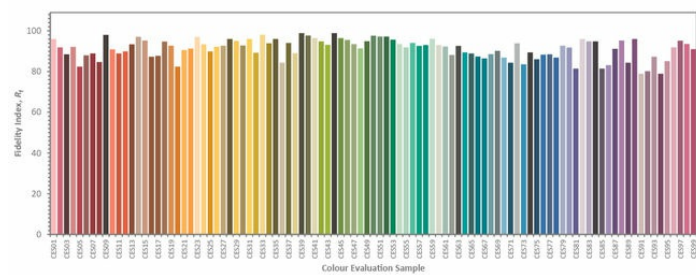

KEW 40 SPIKE

SPIKE-MOUNTED ADJUSTABLE SPOTLIGHT

ELECTRICAL INFORMATION	NORMAL	MAX
Forward Voltage (Vf) @ 85°C	12V	12V
Current Rating	700mA	700mA
Wattage	8W	8W
Source Type	LED	
Product Class	Class III (SELV low voltage)	

PHYSICAL DATA

Cable Size	6.4mm OD - 2 off 24/0.2 (0.75mm²)
Cable Type	2 Core Silicone (180 °C)
Cable Length	1800mm
Connector Type	
Weight	275g / 285g
Ambient Temperature (Ta) (in void)	-20 ... +40 °C

Technical data figures are for guidance only and are subject to ±5% tolerance

PROJECT REF

PRODUCT ACCESSORIES

Kew 40 Cap Snoot Olive Green	ACK4CS251
Kew 40 Full Snoot Olive Green	ACK4FS251
Kew 40 Half Snoot Olive Green	ACK4HS251
Kew 40 Short Snoot Olive Green	ACK4SS251

COMPLIANCE

COLOUR VECTOR GRAPHIC