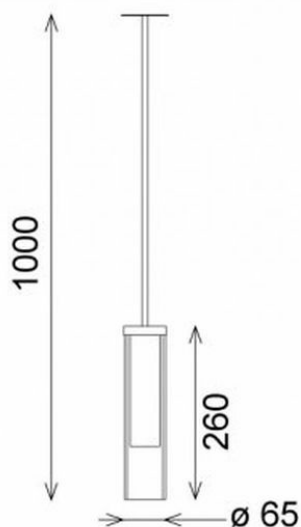

**GRISSINI**  
**BLGRG9171**

ELEGANT SURFACE MOUNTED HALOGEN BATHROOM MIRROR LIGHT

The Grissini is a ceiling mounted ribbed halogen bathroom light pendant ideal for either side of a mirror in a bathroom. Glass is frosted producing a softer lighting effect. Hang one either side of a basin for ideal bathroom lighting.

## PROJECT REF \_\_\_\_\_

**LUMINAIRE DATA**

Beam Angle	N/A
LED Source Lumens	490 lm
Luminaire Lumens	490 lm
Intensity Rating	N/A
Power Consumption	40W
Luminaire Efficacy	12.25 lm/W
Colour Temperature	2700K
CIE CRI available as	N/A
IES TM-30 Colour Fidelity (R <sub>f</sub> )	N/A
IES TM-30 Colour Gamut (R <sub>g</sub> )	N/A
Binning	N/A
Lifetime L70/B10 (hours)	2000
IP Rating	IP44
IK Rating	N/A

**DIMMABLE**

Mains dimmable (phase cut dimming)

Dimensions in mm. Not to scale

Technical data figures are for guidance only and are subject to ±5% tolerance

**BLGRG9171**

ELEGANT SURFACE MOUNTED HALOGEN BATHROOM MIRROR LIGHT

**PHYSICAL DATA**

Cable Size	N/A
Cable Type	N/A
Cable Length	N/A
Connector Type	N/A
Weight	970g
Ambient Temperature (Ta) (in void)	N/A

Technical data figures are for guidance only and are subject to  $\pm 5\%$  tolerance