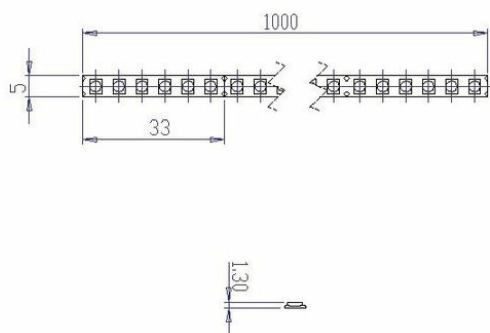

CONTOUR HD 9.6W IP LED STRIP

PROJECT REF _____

9.6W IP RATED LED STRIP FOR USE IN WET AREAS

The Contour range of products are used to provide versatile linear LED lighting. The LED strip can be used to create a multitude of different solutions. It can highlight features such as joinery, stair treads, coving or under cabinets to create floating effects where you require a line of light rather than a point source. These fantastic flexible strips are ideal for adding balance, depth and variety to your lighting scheme.

A range of profiles ensures enables the strip to be precisely integrated and also help avoid a "dotty" effect. Contour strips can be cut every 33.3mm and are sold by the metre.

LUMINAIRE DATA	2400K	2700K
Beam Angle (°)	120°	120°
LED Source Lumens (lm)	816lm	864lm
Luminaire Lumens (lm)	816lm	864lm
Intensity Rating (cd)		
Power Consumption (W)	9.6	9.6
Luminaire Efficacy (lm/W)		
Colour Temperature (K)	2400K, 2700K	
CIE CRI available as	98 Ra	
IES TM-30 Colour Fidelity (R _f)		
IES TM-30 Colour Gamut (R _g)		
Binning	2 SDCM	
Lifetime L70/B10 (hours)	>50000	
IP Rating	IP65	
IK Rating	IK06	

Dimensions in mm. Not to scale

Polar diagram

PRODUCT VARIATIONS

Lambertian	2400K	2700K	DALI dimmable
			1-10V dimmable
			Mains dimmable (phase cut dimming)
			Switched

Technical data figures are for guidance only and are subject to ±5% tolerance

PHYSICAL DATA

Cable Size	20AWG
Cable Type	Single Insulated PVC
Cable Length	0.25m
Connector Type	
Weight	
Ambient Temperature (Ta) (in void)	100kg p/5m reel
Technical data figures are for guidance only and are subject to ±5% tolerance	