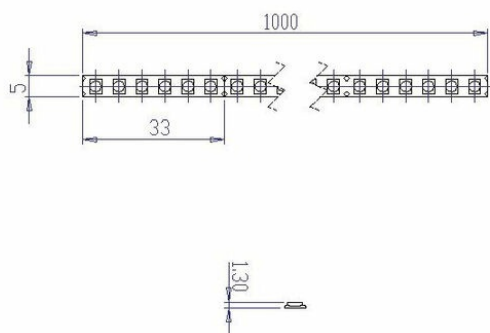

# CONTOUR HD 9.6W IP LED STRIP

PROJECT REF \_\_\_\_\_

9.6W IP RATED LED STRIP FOR USE IN WET AREAS

The Contour range of products are used to provide versatile linear LED lighting. The LED strip can be used to create a multitude of different solutions. It can highlight features such as joinery, stair treads, coving or under cabinets to create floating effects where you require a line of light rather than a point source. These fantastic flexible strips are ideal for adding balance, depth and variety to your lighting scheme.

A range of profiles ensures enables the strip to be precisely integrated and also help avoid a "dotty" effect. Contour strips can be cut every 33.3mm and are sold by the metre.

LUMINAIRE DATA	2400K	2700K
Beam Angle (°)	120°	120°
LED Source Lumens (lm)	816lm	864lm
Luminaire Lumens (lm)	816lm	864lm
Intensity Rating (cd)		
Power Consumption (W)	9.6	9.6
Luminaire Efficacy (lm/W)		
Colour Temperature (K)	2400K, 2700K	
CIE CRI available as	98 Ra	
IES TM-30 Colour Fidelity (R <sub>f</sub> )		
IES TM-30 Colour Gamut (R <sub>g</sub> )		
Binning	2 SDCM	
Lifetime L70/B10 (hours)	>50000	
IP Rating	IP65	
IK Rating	IK06	

Dimensions in mm. Not to scale

Polar diagram

## PHYSICAL DATA

Cable Size	20AWG
Cable Type	Single Insulated PVC
Cable Length	0.25m
Connector Type	
Weight	
Ambient Temperature (Ta) (in void)	100kg p/5m reel
Technical data figures are for guidance only and are subject to ±5% tolerance	