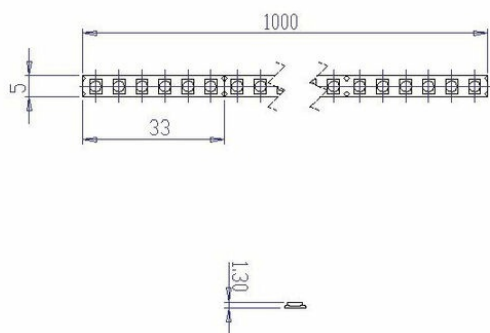

A range of profiles ensures enables the strip to be precisely integrated and also help avoid a "dotty" effect. Contour strips can be cut every 33.3mm and are sold by the metre.

PROJECT REF _____

LUMINAIRE DATA	2400K	2700K
Beam Angle (°)	120°	120°
LED Source Lumens (lm)	408lm	432lm
Luminaire Lumens (lm)	408lm	432lm
Intensity Rating (cd)		
Power Consumption (W)	4.8	4.8
Luminaire Efficacy (lm/W)		
Colour Temperature (K)	2400K, 2700K	
CIE CRI available as	98 Ra	
IES TM-30 Colour Fidelity (R _f)		
IES TM-30 Colour Gamut (R _g)		
Binning	2 SDCM	
Lifetime L70/B10 (hours)	>50000	
IP Rating	IP43	
IK Rating	IK06	

Dimensions in mm. Not to scale

Polar diagram

PRODUCT VARIATIONS

Lambertian	2400K	2700K	DALI dimmable
			1-10V dimmable
			Mains dimmable (phase cut dimming)
			Switched

Technical data figures are for guidance only and are subject to ±5% tolerance

CONTOUR HD 4.8W LED STRIP

4.8W HD27/24 LED STRIP

ELECTRICAL INFORMATION	NORMAL	MAX
Forward Voltage (Vf) @ 85°C	24	
Current Rating	200mA	
Wattage	4.8W	
Source Type	LED	
Product Class	Class III (SELV low voltage)	

PHYSICAL DATA

Cable Size	20AWG
Cable Type	Single Insulated PVC
Cable Length	0.25m
Connector Type	
Weight	
Ambient Temperature (Ta) (in void)	100kg p/5m reel
Technical data figures are for guidance only and are subject to ±5% tolerance	