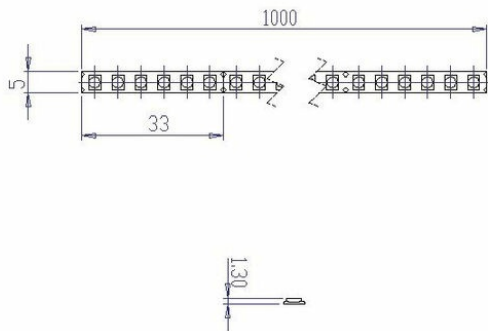

A range of profiles ensures enables the strip to be precisely integrated and also help avoid a "dotty" effect. Contour strips can be cut every 33.3mm and are sold by the metre.

## PROJECT REF \_\_\_\_\_

LUMINAIRE DATA	2400K	2700K
Beam Angle (°)	120°	120°
LED Source Lumens (lm)	1296lm	1296lm
Luminaire Lumens (lm)	1296lm	1296lm
Intensity Rating (cd)		
Power Consumption (W)	14.4	14.4
Luminaire Efficacy (lm/W)		
Colour Temperature (K)	2400K, 2700K	
CIE CRI available as	98 Ra	
IES TM-30 Colour Fidelity (R <sub>f</sub> )		
IES TM-30 Colour Gamut (R <sub>g</sub> )		
Binning	2 SDCM	
Lifetime L70/B10 (hours)	>50000	
IP Rating	IP43	
IK Rating	IK06	

Dimensions in mm. Not to scale

Polar diagram

## PHYSICAL DATA

Cable Size	20AWG
Cable Type	Single Insulated PVC
Cable Length	0.25m
Connector Type	
Weight	
Ambient Temperature (Ta) (in void)	100kg p/5m reel
Technical data figures are for guidance only and are subject to ±5% tolerance	