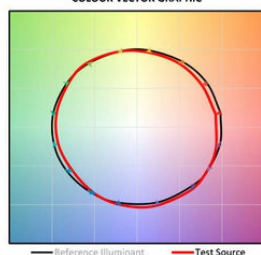

CONTOUR HD24 LED STRIP

EXTRA WARM WHITE STRIP

ELECTRICAL INFORMATION	NORMAL	MAX
Forward Voltage (Vf) @ 85°C	24V DC	24V DC
Current Rating	N/A	N/A
Wattage	9W	9W
Source Type	LED	
Product Class	Class III (SELV low voltage)	

PHYSICAL DATA

Cable Size	
Cable Type	
Cable Length	200mm
Connector Type	Soldered by electrician on site
Weight	
Ambient Temperature (Ta) (in void)	-20 ... +45 °C

Technical data figures are for guidance only and are subject to ±5% tolerance

PROJECT REF _____

PRODUCT ACCESSORIES

Contour HD Profile 15TL	ACCP15TL2
Contour HD Profile 15TR	ACCP15TR2
Contour HD Profile 16CS	ACCPR16CS
Contour HD Profile 7TL	ACCPX7TL2
Contour HD Profile 7TR	ACCPX7TR2

COMPLIANCE

COLOUR VECTOR GRAPHIC