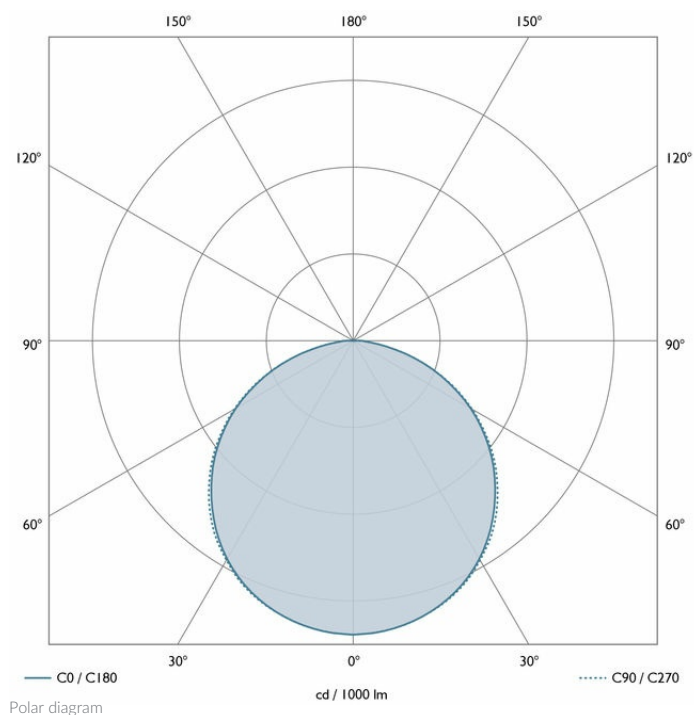

PROJECT REF _____

Technical data figures are for guidance only and are subject to ±5% tolerance

www.johncullenlighting.com

UK +44 (0) 20 7371 9000 | Middle East & APAC +971 (0) 4 321 114 | Europe +33 (0)9 61 68 22 81