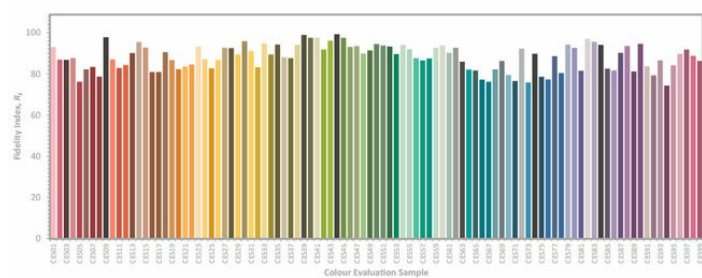

CONTOUR HD24 LED STRIP

EXTRA WARM WHITE STRIP

ELECTRICAL INFORMATION	NORMAL	MAX
Forward Voltage (Vf) @ 85°C	24V DC	24V DC
Current Rating	N/A	N/A
Wattage	9W	9W
Source Type	LED	
Product Class	Class III (SELV low voltage)	

PHYSICAL DATA

Cable Size	
Cable Type	
Cable Length	200mm
Connector Type	Soldered by electrician on site
Weight	
Ambient Temperature (Ta) (in void)	-20 ... +45 °C

Technical data figures are for guidance only and are subject to ±5% tolerance

PROJECT REF _____

PRODUCT ACCESSORIES

Contour HD Profile 15TL	ACCP15TL2
Contour HD Profile 15TR	ACCP15TR2
Contour HD Profile 16CS	ACCPR16CS
Contour HD Profile 7TL	ACCPX7TL2
Contour HD Profile 7TR	ACCPX7TR2

COMPLIANCE

COLOUR VECTOR GRAPHIC