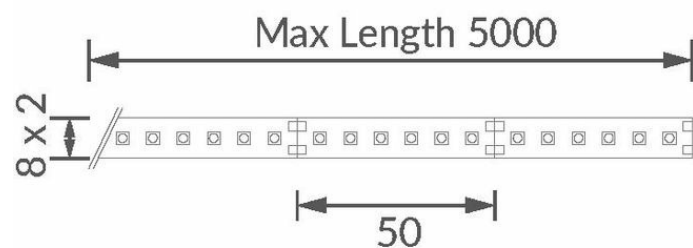

## CONTOUR HD24 LED STRIP

Contour strips can be cut every 50mm and are sold by the metre.

LUMINAIRE DATA	NARROW	MEDIUM	WIDE
Beam Angle	120°	120°	120°
LED Source Lumens	750 lm/m		
Luminaire Lumens	750 lm/m		
Intensity Rating			
Power Consumption	9W		
Luminaire Efficacy	90 lm/W		
Colour Temperature	2400K		
CIE CRI available as	>90 Ra		
IES TM-30 Colour Fidelity (R <sub>f</sub> )	90		
IES TM-30 Colour Gamut (R <sub>g</sub> )	>96		
Binning	2 SDCM		
Lifetime L70/B10 (hours)	>50000		
IP Rating	IP20		
IK Rating			

Dimensions in mm. Not to scale

## PHYSICAL DATA

Cable Size	
Cable Type	
Cable Length	200mm
Connector Type	Soldered by electrician on site
Weight	
Ambient Temperature (Ta) (in void)	-20 ... +45 °C

Technical data figures are for guidance only and are subject to ±5% tolerance